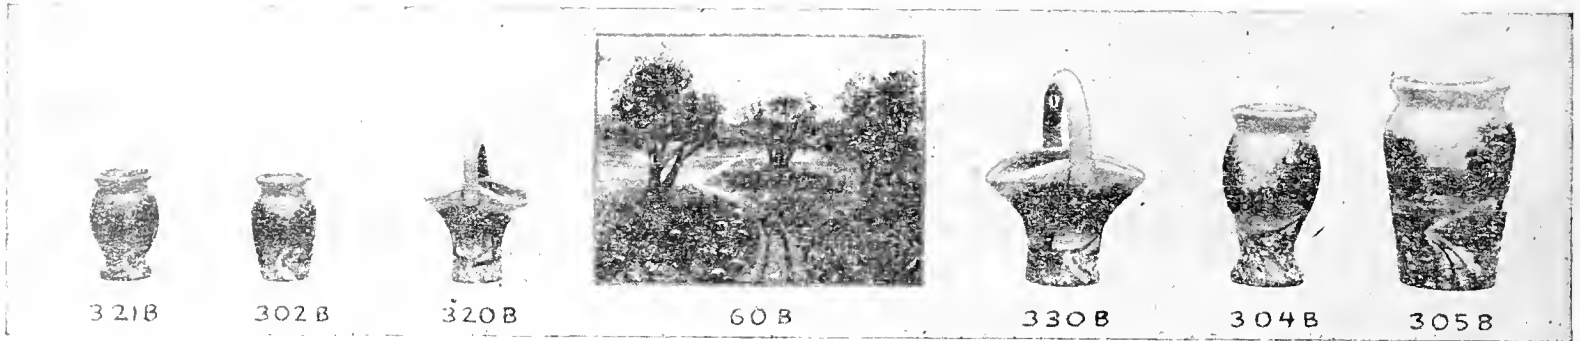

Size in Inches	ARTICLE	Doz. per Carton	Wgt. per Carton	Price per Dozen
No. 321B	2	Blue Bonnet Vase—Hand Painted "What Not"	4	8 lbs.	.90
No. 302B	2	Blue Bonnet Vase—Hand Painted "What Not"	4	8 lbs.	.90
No. 320B	2	Blue Bonnet Basket—Hand Painted "What Not"	5	11 lbs.	.90
No. 60B	6 x 8	Blue Bonnet Picture—Hand Painted in Oil (without frame)	1	.... lbs.	2.00
No. 330B	3	Blue Bonnet Basket—Hand Painted	2	13 lbs.	2.00
No. 304B	4	Blue Bonnet Vase—Hand Painted	3	15 lbs.	1.50
No. 305B	5	Blue Bonnet Vase—Hand Painted	3	29 lbs.	2.00
No. 306B		Blue Bonnet Vase	1	17 lbs.	4.00
No. 308B		Blue Bonnet Vase	1	22 lbs.	7.00
No. 310		Blue Bonnet Vase	¾	24 lbs.	11.00
No. 312B		Blue Bonnet Vase	1-12	6 lbs.	19.00
No. 5		Cactus Pot With six pockets in sides for planting Cactus or Flowers	¼	10 lbs.	2.50
No. 5DS		Cactus Pot—same as No. 5 except Hand Painted in Desert Scene	¾	10 lbs.	6.00
No. 4		Cactus Pot With nine pockets in sides for Planting Cactus or Flowers	⅓	30 lbs.	6.00
No. 4DS		Cactus Pot—not illustrated—same as No. 4 except Hand Painted in Desert Scene	⅓	30 lbs.	16.00